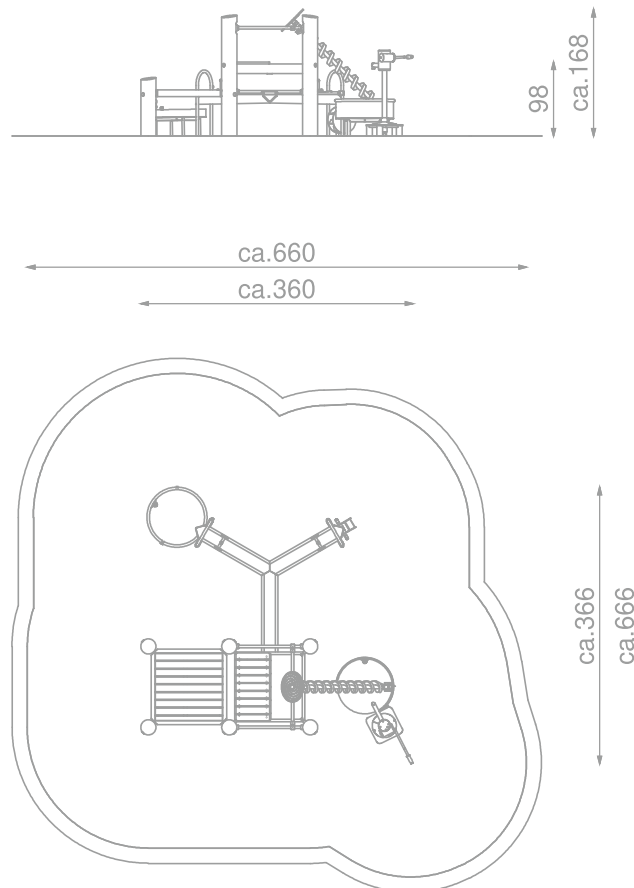

SOCIALIZING

PLAY WITH WATER

INFORMATION ABOUT THE PRODUCT

Dimensions	ca. 366 x 360 cm
Safety zone	ca. 666 x 660 cm
Overall height	ca. 168 cm
Free fall height	ca. 98 cm
Amount of users	8 persons
Product complies with EN 1176-1:2017-12	YES
Availability of spare parts	YES
Age range	1-12
<small>According to EN 1176-1:2017-12 norm, the product requires applying a safety surface according to the product's free fall height.</small>	

Visualisation is for reference only,
actual appearance may vary.

SCALE 1:100

MATERIALS:

NATURAL ROBINIA WOOD

ELEMENTS
CONSTRUCTION
MADE OF STAINLESS STEEL
ASISI 304